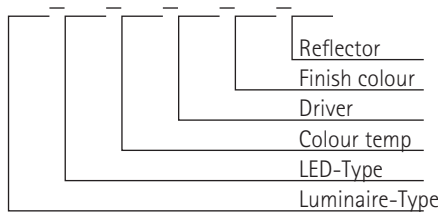

## Round LED Wallwasher

- › Recessed housing made of sheet steel
- › Filigree frame for mounting in platerboard ceiling cut-outs
- › Powder-coated surface
- › Aluminium reflector (AL99.99), highly polished
- › Soft, pleasant appearance with diffuser glass
- › LED COB-Array, L90/B10 - 50000 h

### article number configurator

Trimless

	LED-Type	Colour temp	Driver	Finish Colour	Reflector
12980.	17	27 = 2700 K	02 = EVG	20 = nach RAL	asymm.
	18	30 = 3000 K	03 = 1-10V	23 = Luna-Silber	
	...	35 = 3500 K	10 = DALI	30 = schwarz m.	
		40 = 4000 K	15 = DMX	32 = weiß matt	