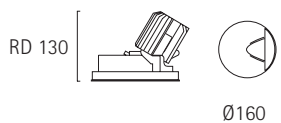

article number configurator

Trimless

	LED-Type	Colour temp	Driver	Finish Colour	Reflector
12980.	17	27 = 2700 K	02 = EVG	20 = nach RAL	asymm.
	18	30 = 3000 K	03 = 1-10V	23 = Luna-Silber	
	...	35 = 3500 K	10 = DALI	30 = schwarz m.	
		40 = 4000 K	15 = DMX	32 = weiß matt	

	LED-Type	Colour temp	Driver	Finish Colour	Reflector
12970.	17	27 = 2700 K	02 = EVG	20 = nach RAL	asymm.
	18	30 = 3000 K	03 = 1-10V	23 = Luna-Silber	
	...	35 = 3500 K	10 = DALI	30 = matt black	
		40 = 4000 K	15 = DMX	32 = matt white	

12971.	98	plastering frame 1-flame