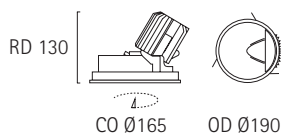

article number configurator

Trimless

	LED-Type	Colour temp	Driver	Finish Colour	Reflector
12980.	17	27 = 2700 K	02 = EVG	20 = nach RAL	asymm.
	18	30 = 3000 K	03 = 1-10V	23 = Luna-Silber	
	...	35 = 3500 K	10 = DALI	30 = schwarz m.	
		40 = 4000 K	15 = DMX	32 = weiß matt	

	LED-Type	Colour temp	Driver	Finish Colour	Reflector
12970.	17	27 = 2700 K	02 = EVG	20 = nach RAL	asymm.
	18	30 = 3000 K	03 = 1-10V	23 = Luna-Silber	
	...	35 = 3500 K	10 = DALI	30 = matt black	
		40 = 4000 K	15 = DMX	32 = matt white	

12971.	98	plastering frame 1-flame